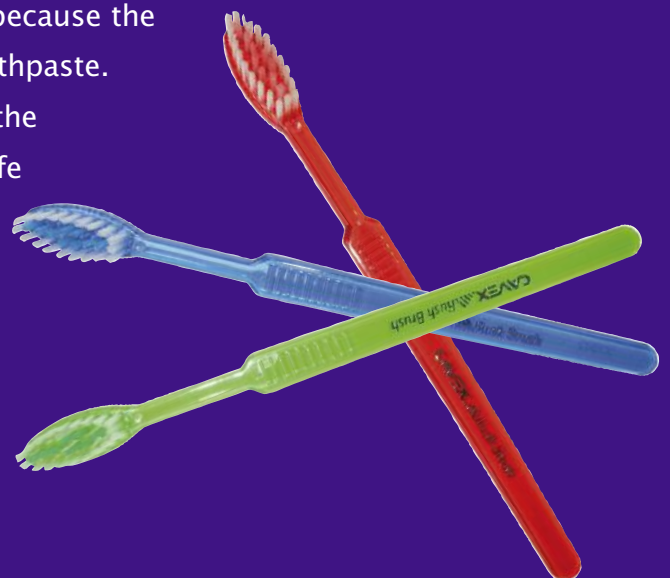

CAVEX Rush Brush

Cavex Rush Brushes are ready-to-use. Open the hygienic wrapping and start brushing. No toothpaste is needed because the brushes are coated with fresh-tasting toothpaste.

The small brush heads reach all parts of the mouth and the soft, round bristles are safe for the gums. In short, a toothbrush as you would want your toothbrush at home to be.

H

Cavex Holland BV
P.O. Box 852
2003 RW Haarlem
The Netherlands

T +31 23 530 77 00
dental@cavex.nl
www.cavex.nl

CAVEX *Rush Brush*

- **Pre-impregnated with toothpaste**

Thanks to revolutionary technology, the Cavex Rush Brushes are invisibly coated with toothpaste. The uniqueness of this technology is that, although toothpaste is already applied to the brush, the Rush Brush retains its fresh and attractive appearance.

- **Hygienically wrapped**

- **Fresh taste**

The Cavex Rush Brush is manufactured with great care and hygienically wrapped in sealable plastic bags. This maintains the high quality of the Cavex Rush Brush and makes it suitable for use anytime and anywhere. The Cavex Rush Brush has a fresh, minty taste that is not too predominant.

- **Safe, soft brush**

The Cavex Rush Brush has a small "round" brush head that can reach even the most difficult parts of the mouth quite easily. The soft bristles and the rounded bristle tips make the brush extremely gentle on gums and sensitive teeth. This makes the Cavex Rush Brush extremely suitable for both adults and children.